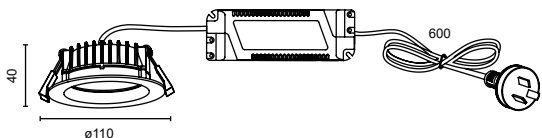

10w RGBW Downlight

Improved Design & Features

Our new 10watt Downlight features some key improvements from our previous RGBW DL.

- Improved diffuser lense construction for reduced glare and improved light distribution.
- The lumen output has been increased with improved SMD and Driver performance..
- The Automation functions have been improved allowing the user greater control of the colour selection and automation controls.
- External LED Driver

Product image is for reference only, actual product may appear different

SAIGLOBAL
ISO 9001
Quality

Manufactured to ISO9001 quality standards

Specifications

Model	LODL921-2
Construction	Plastic Coated Aluminium
LED Type	Epistar SMD
Wattage	10W
CRI	>80
Dimmable	1% - 100%
Light Output	840lm (±5%)
Beam Angle	90°
Lense	Polycarbonate
IP Rating	IP54 (Outside Ceiling)
Safety Rating	IC-4, Class III, RCM
Cut out size	90 -95mm
Network	2.4GHz WiFi 802.11 b/g/n
Warranty	5 years ^{1 2}

IP 44 (in ceiling)
IP 54 (outside ceiling)

Indoor
Outdoor

16 million different colours
3500 - 7000k CCT

RGB + Tri CCT

10A plug and lead for
quick connection

600mm Lead
& 3 Pin Plug

Improved Automation functions
for greater control and programming