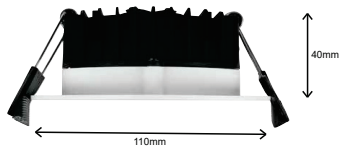

10w RGBW Downlight

Improved Design & Features

Our new 10watt Downlight features some key improvements from our previous RGBW DL.

- Improved diffuser lense construction for reduced glare and improved light distribution.
- The lumen output has been increased with improved SMD and Driver performance..
- The Automation functions have been improved allowing the user greater control of the colour selection and automation controls.
- External LED Driver

Product image is for reference only, actual product may appear different

SAIGLOBAL
ISO 9001
Quality

Manufactured to ISO9001 quality standards

Specifications

Model	LODL921-2
Construction	Plastic Coated Aluminium
LED Type	Epistar SMD
Wattage	10W
CRI	>80
Dimmable	1% - 100%
Light Output	840lm (±5%)
Beam Angle	90°
Lense	Polycarbonate
IP Rating	IP54 (Outside Ceiling)
Safety Rating	IC-4, Class III, RCM
Cut out size	90 -95mm
Network	2.4GHz WiFi 802.11 b/g/n
Warranty	5 years ^{1 2}

IP 44 (in ceiling)
IP 54 (outside ceiling)

Indoor
Outdoor

16 million different colours
3500 - 7000k CCT

RGB + Tri CCT

10A plug and lead for
quick connection

600mm Lead
& 3 Pin Plug

Improved Automation functions
for greater control and programming