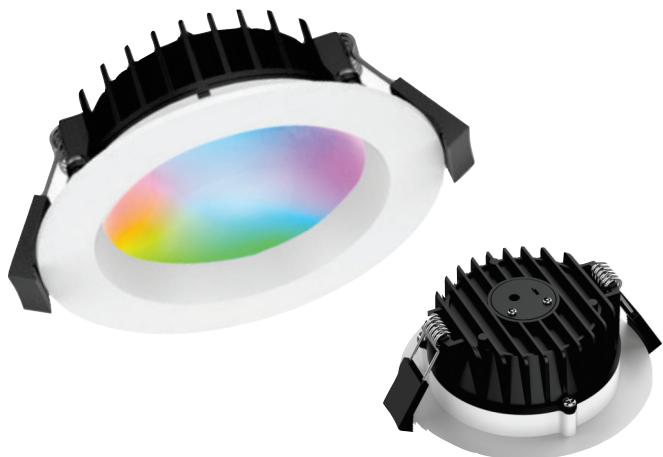

10w RGBW Downlight

Improved Design & Features

Our new 10watt Downlight features some key improvements from our previous RGBW DL.

- Improved diffuser lense construction for reduced glare and improved light distribution.
- The lumen output has been increased with improved SMD and Driver performance..
- The Automation functions have been improved allowing the user greater control of the colour selection and automation controls.
- External LED Driver

Product image is for reference only, actual product may appear different

SAIGLOBAL
ISO 9001
Quality

Manufactured to ISO9001 quality standards

Specifications

Model	LODL921-2
Construction	Plastic Coated Aluminium
LED Type	Epistar SMD
Wattage	10W
CRI	>80
Dimmable	1% - 100%
Light Output	840lm (±5%)
Beam Angle	90°
Lense	Polycarbonate
IP Rating	IP54 (Outside Ceiling)
Safety Rating	IC-4, Class III, RCM
Cut out size	90 -95mm
Network	2.4GHz WiFi 802.11 b/g/n
Warranty	5 years ^{1 2}

IP 44 (in ceiling)
IP 54 (outside ceiling)

Indoor
Outdoor

16 million different colours
3500 - 7000k CCT

RGB + Tri CCT

10A plug and lead for
quick connection

600mm Lead
& 3 Pin Plug

Improved Automation functions
for greater control and programming